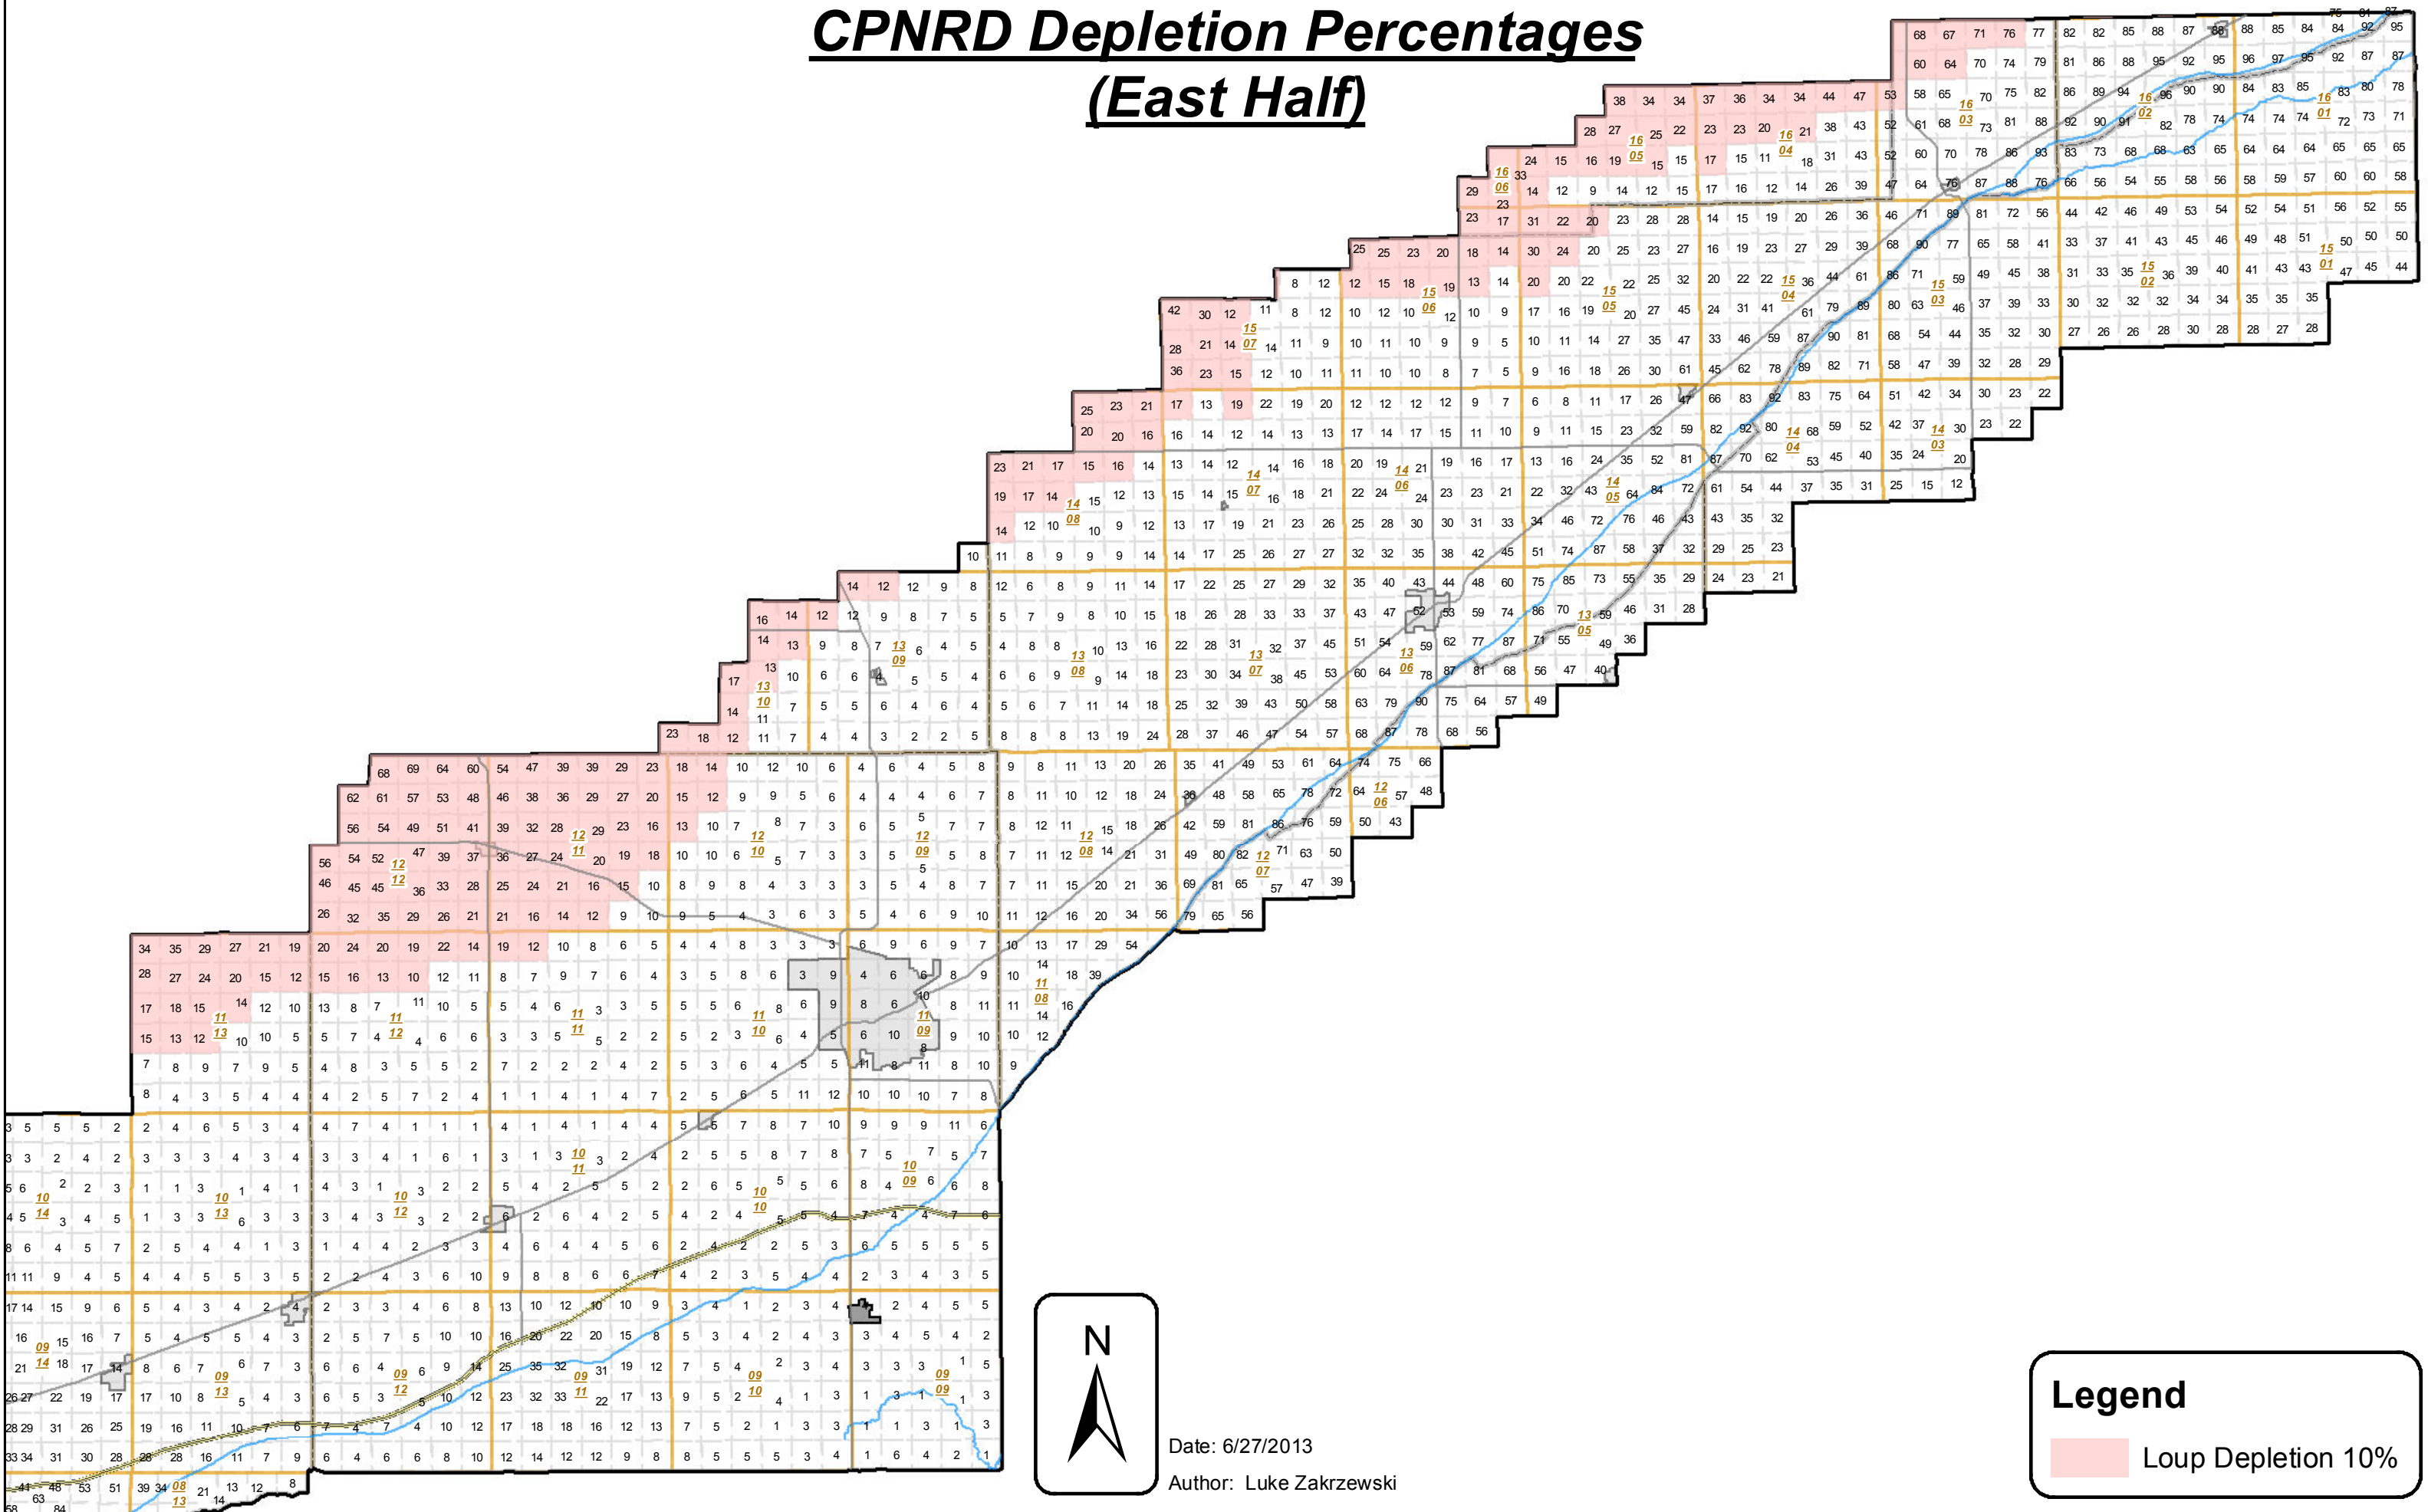

# CPNRD Depletion Percentages (East Half)

Date: 6/27/2013  
Author: Luke Zakrzewski

**Legend**

Loup Depletion 10%