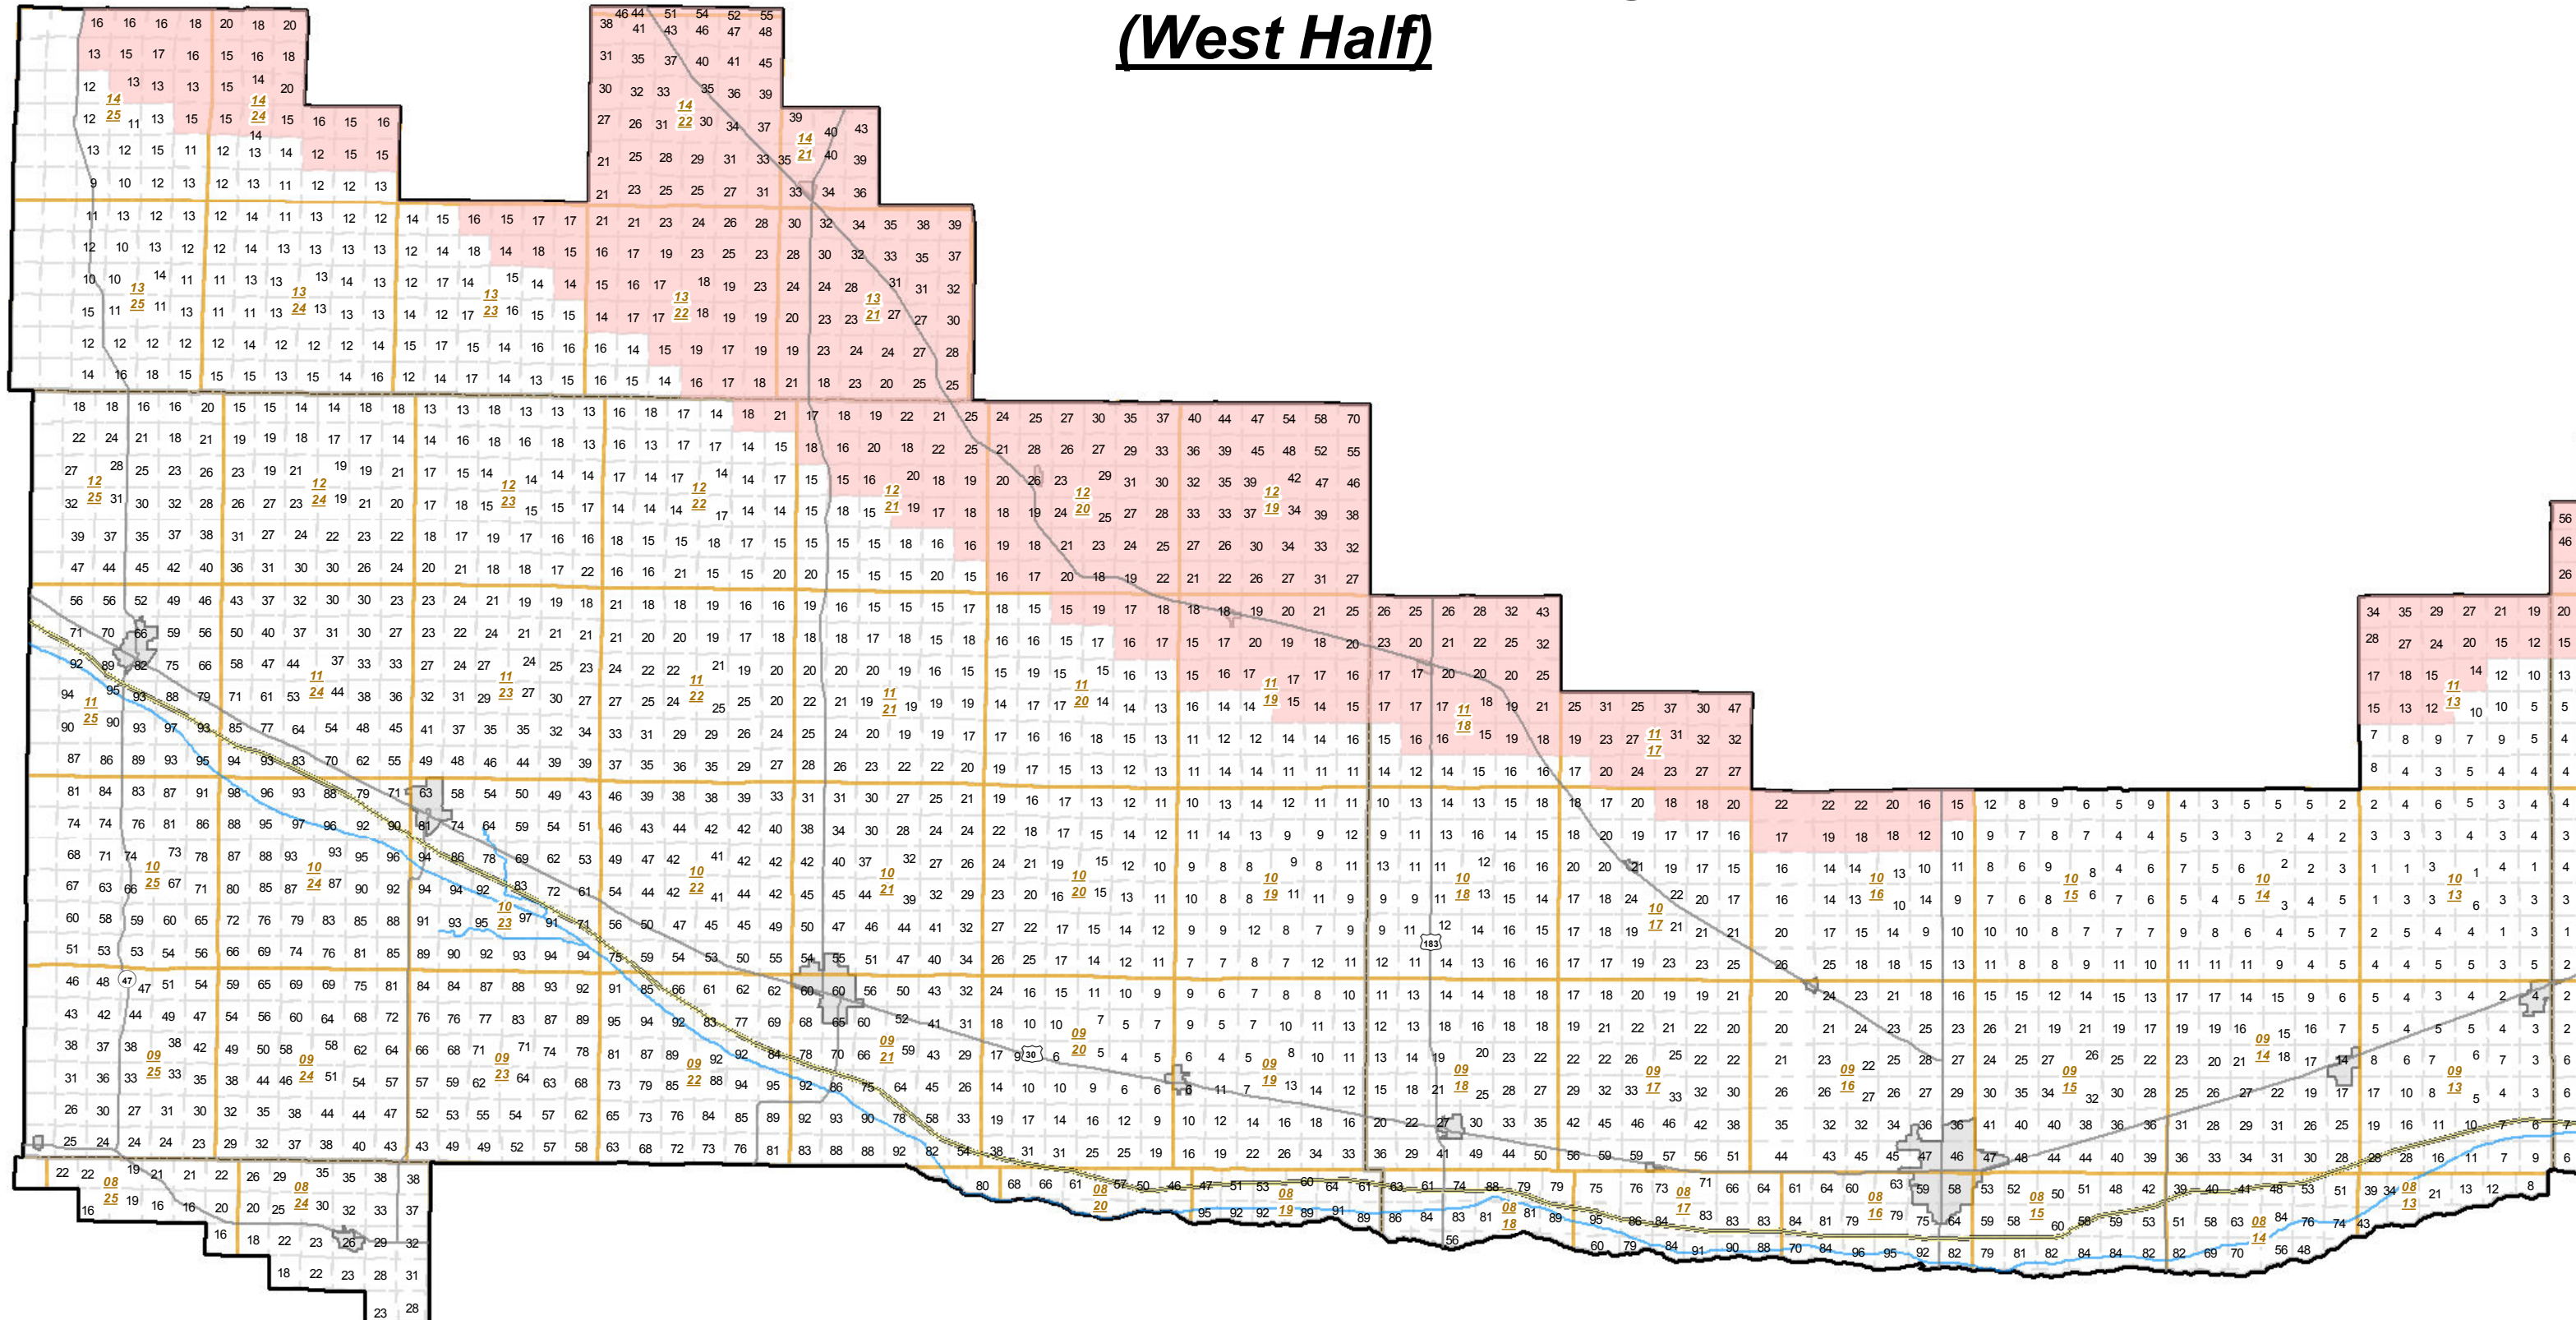

CPNRD Depletion Percentages (West Half)

Date: 6/27/2013
Author: Luke Zakrzewski

Legend

- Loup Depletion 10%