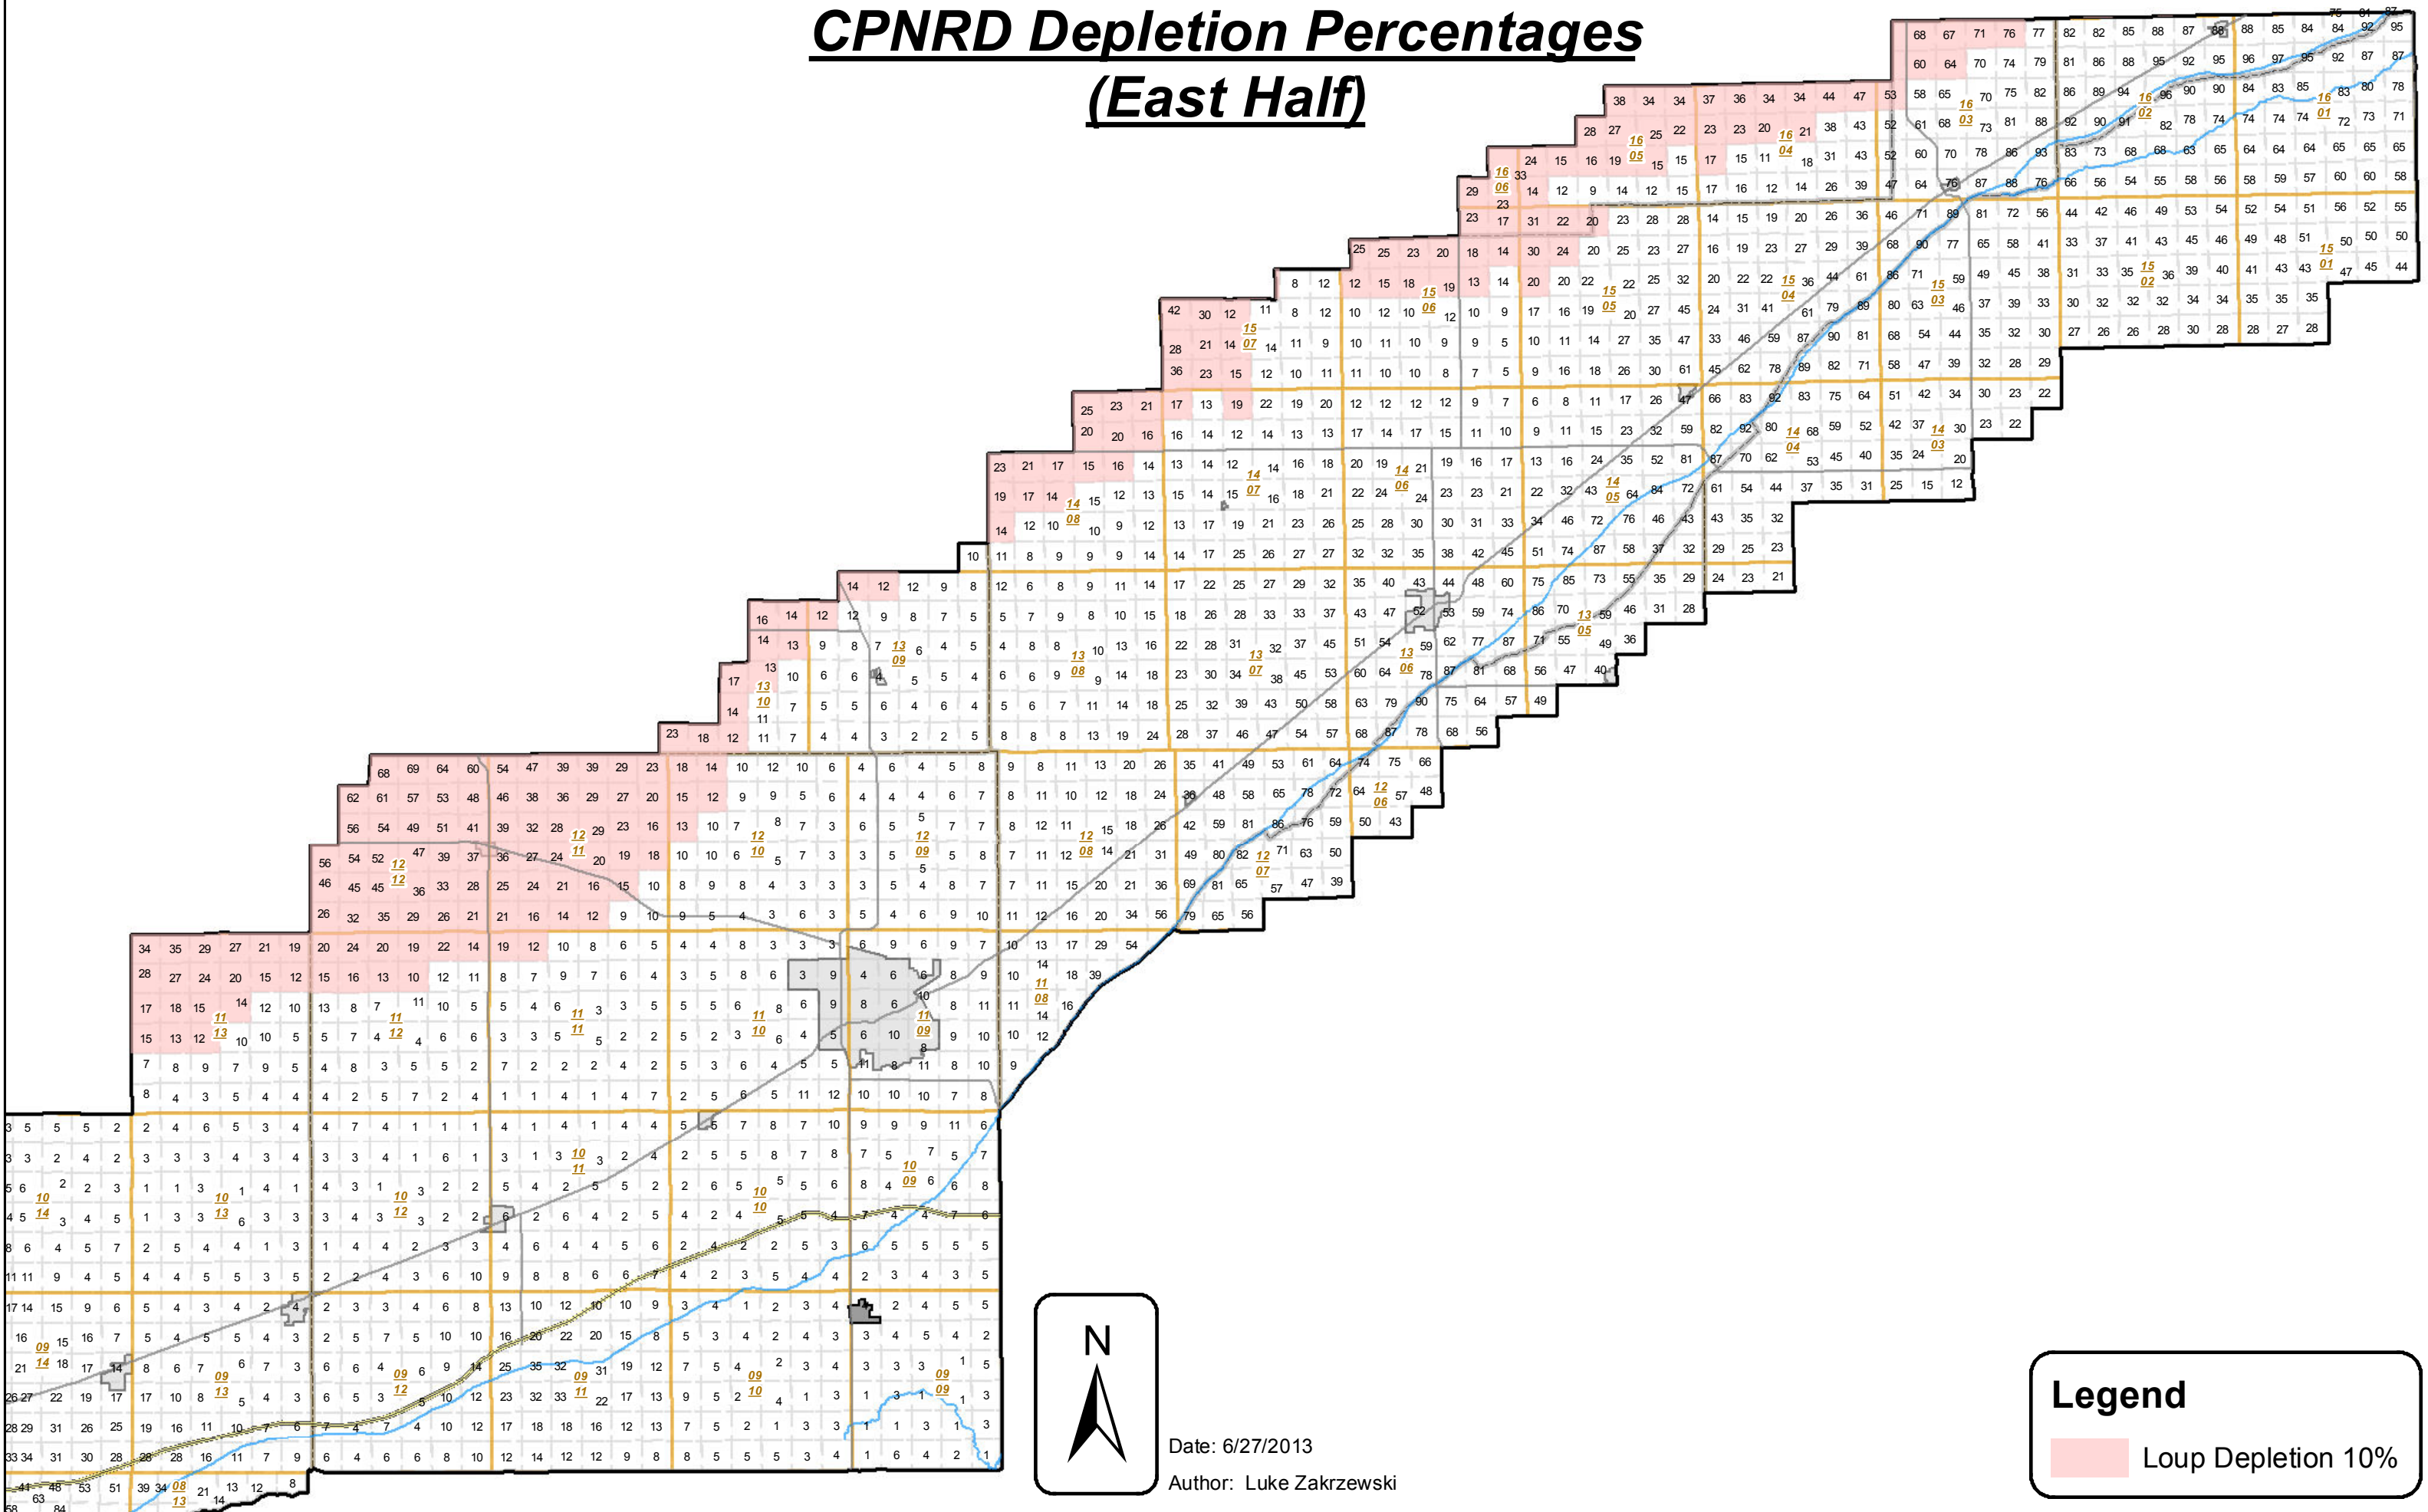

CPNRD Depletion Percentages (East Half)

Date: 6/27/2013
Author: Luke Zakrzewski

Legend

Loup Depletion 10%