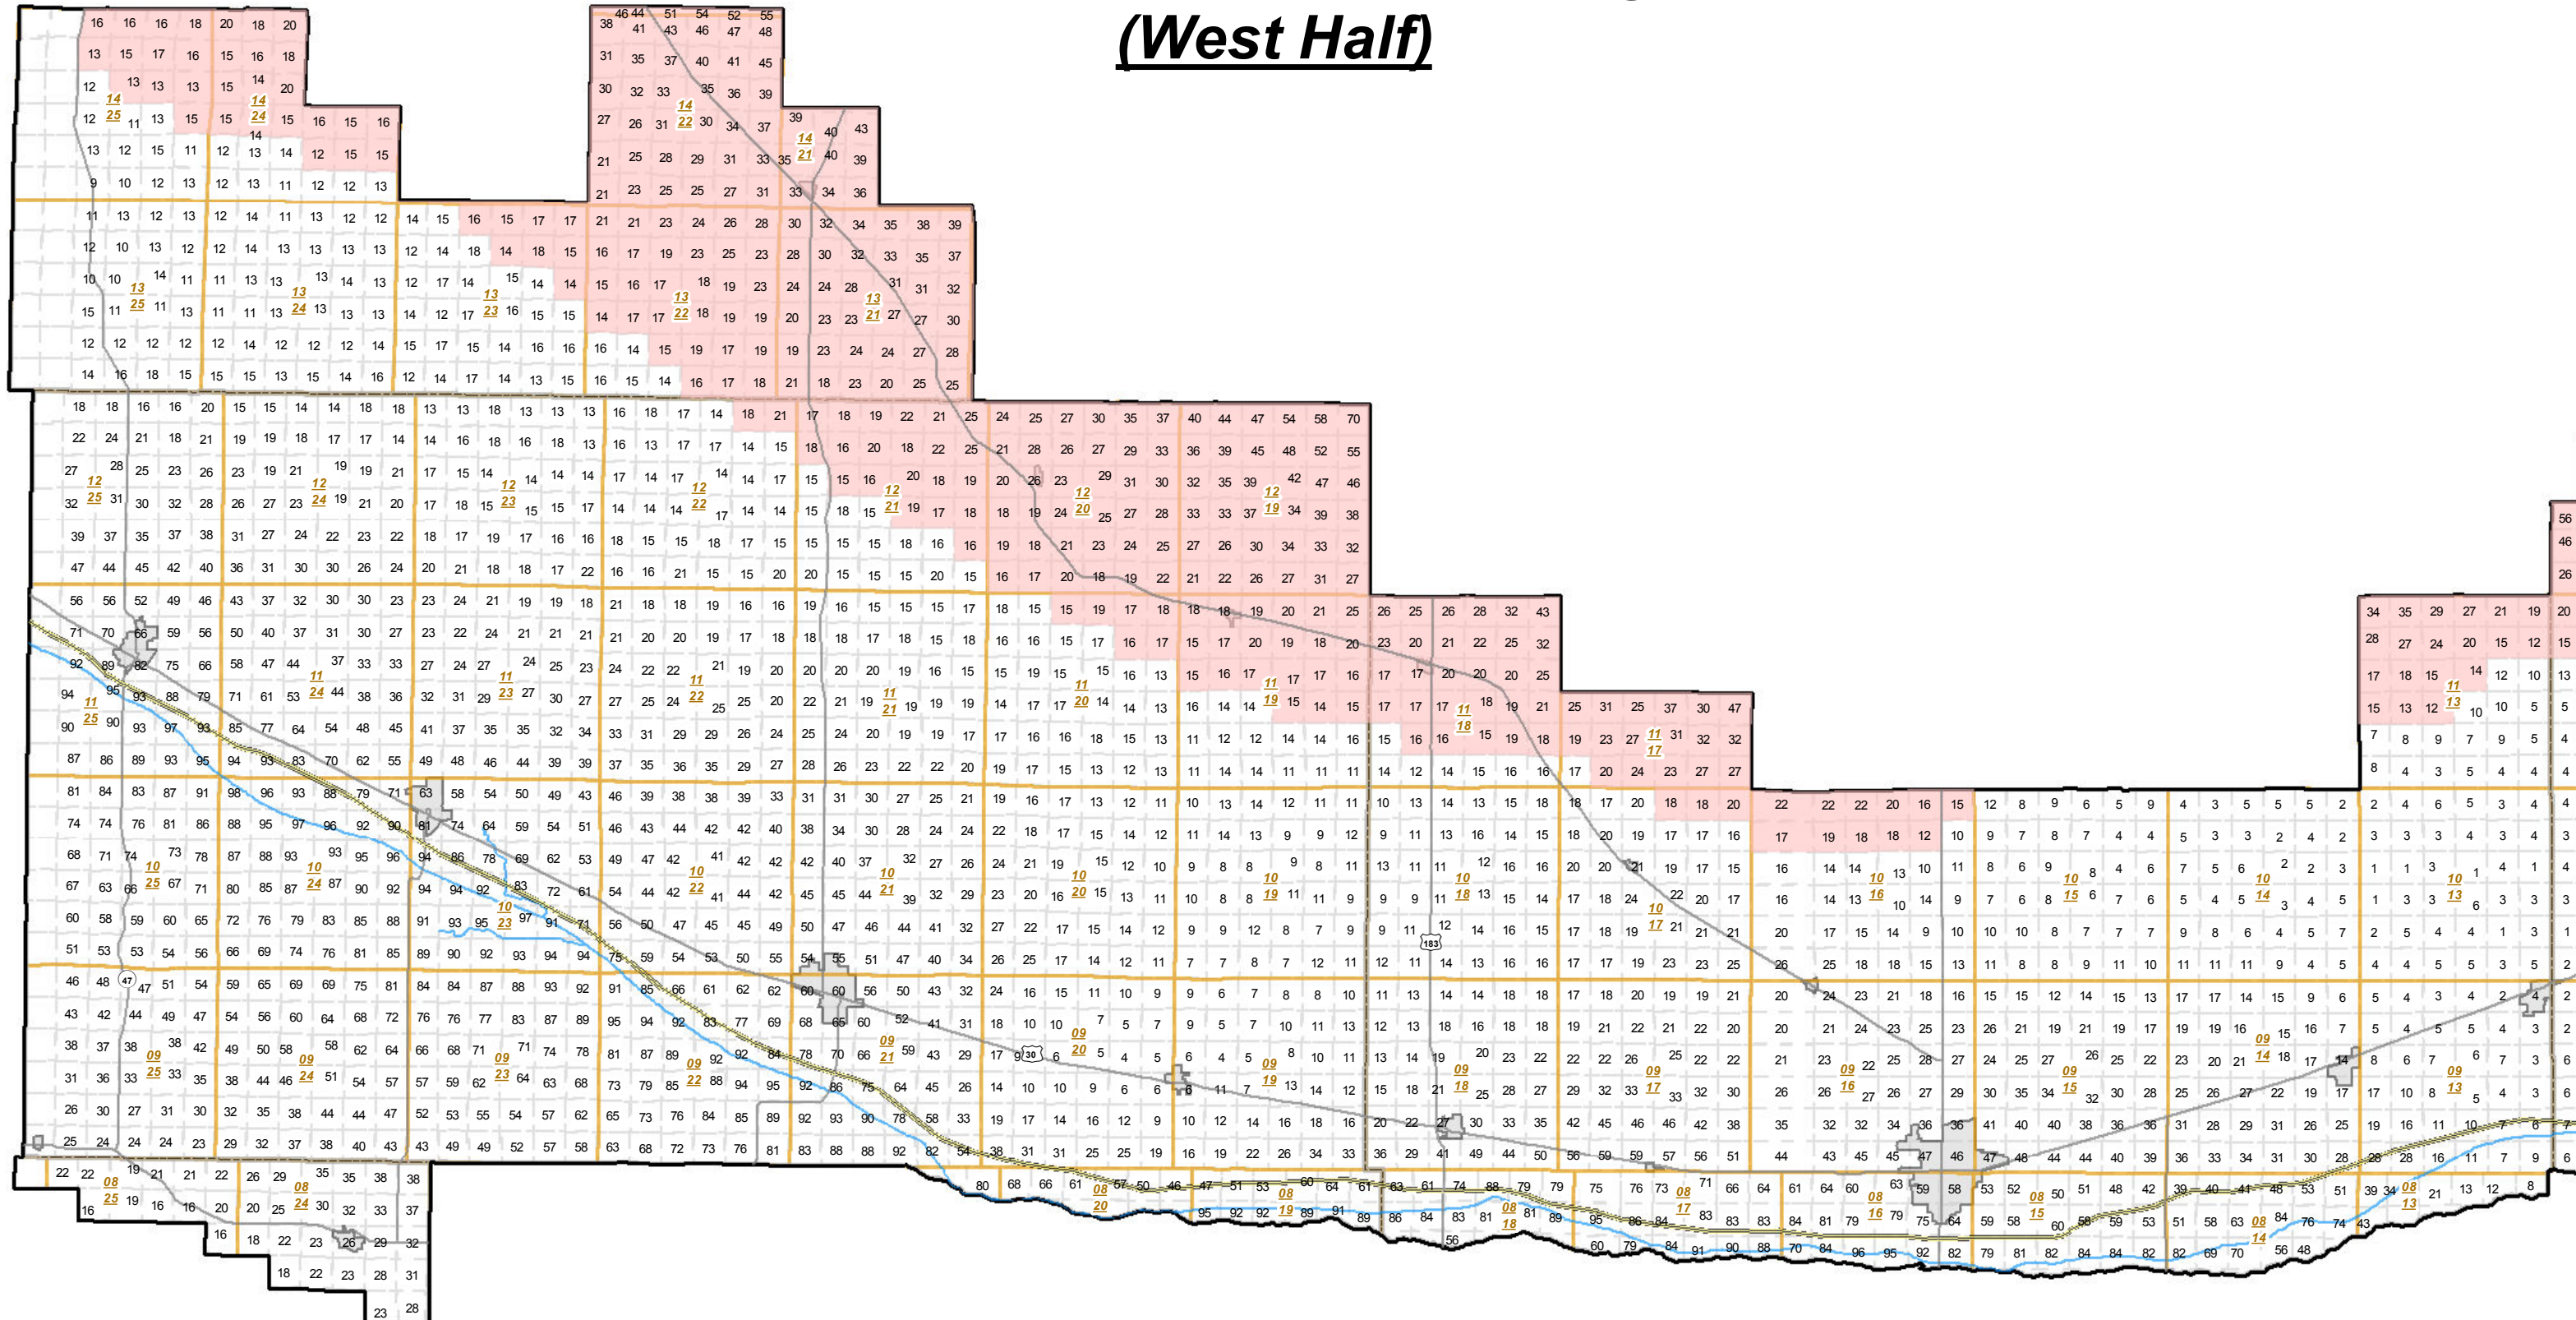

CPNRD Depletion Percentages (West Half)

Date: 6/27/2013
Author: Luke Zakrzewski

Legend

Loup Depletion 10%