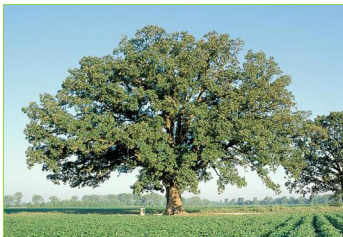

Native to Nebraska, Bur Oak grows on a wide variety of sites and best on rich, moist bottomlands. It has a slow to moderate growth rate and is drought tolerant.

Excellent tree for wildlife habitat plantings. It is less susceptible to oak wilt than northern red oak and has no serious insect problems. Oaks may need protection from deer when young.

Height at maturity: 35-45'

Spacing within rows: 16-22'

Spacing between rows: 16-24'

Centennial Cotoneaster

(*Cotoneaster integerrimus*)

Centennial Cotoneaster has large quantities of bright rosy-red berries that mature in early August and contrast strikingly with dark, lustrous foliage.