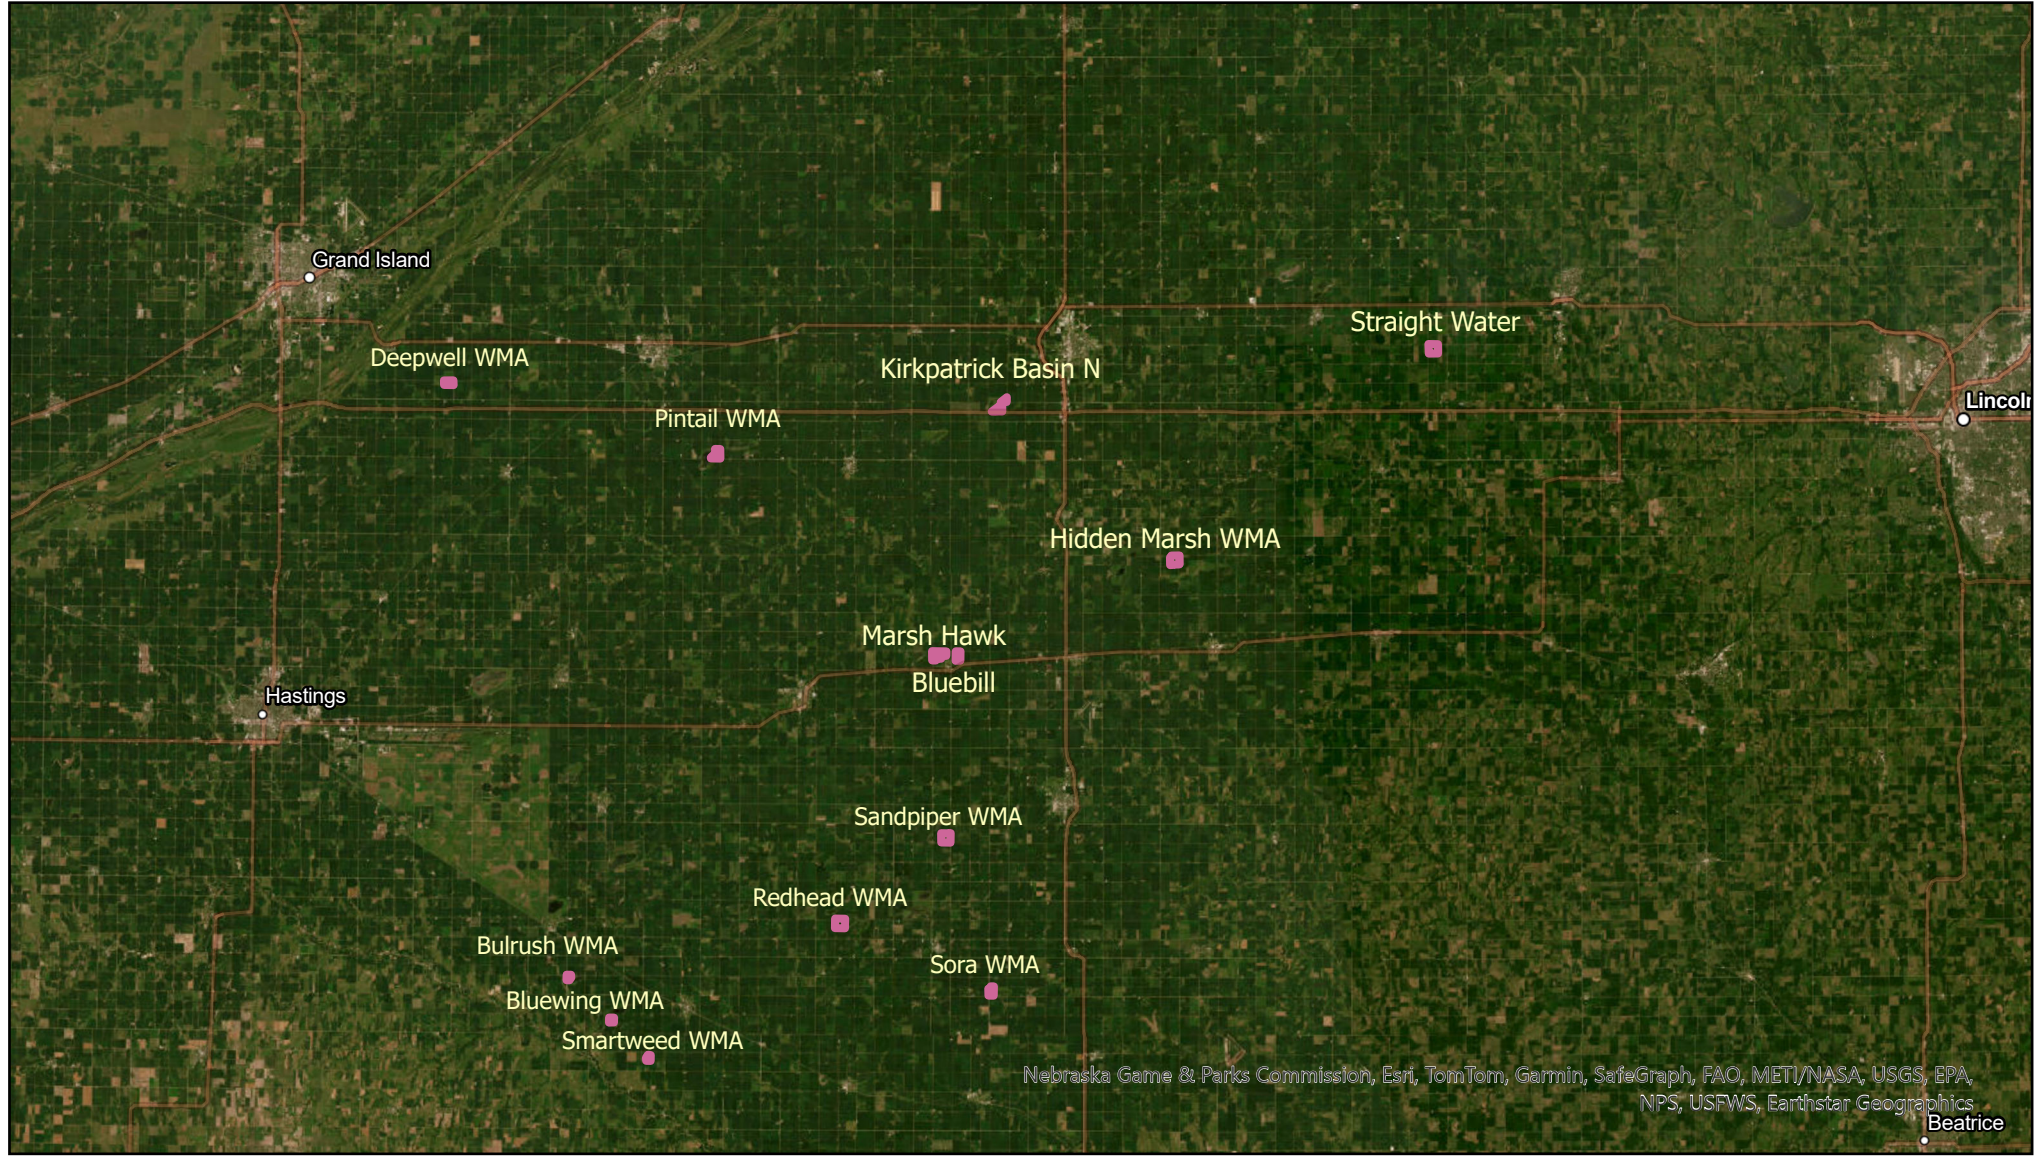

Nebraska Game and Parks Burns 2025 Distant Map

0 15 30 60 Miles

 Neb_Game_Parks_25_Burns

Nebraska Game & Parks Commission, Esri, TomTom, Garmin, SafeGraph, FAO, METI/NASA, USGS, EPA, NPS, USFWS, Earthstar Geographics